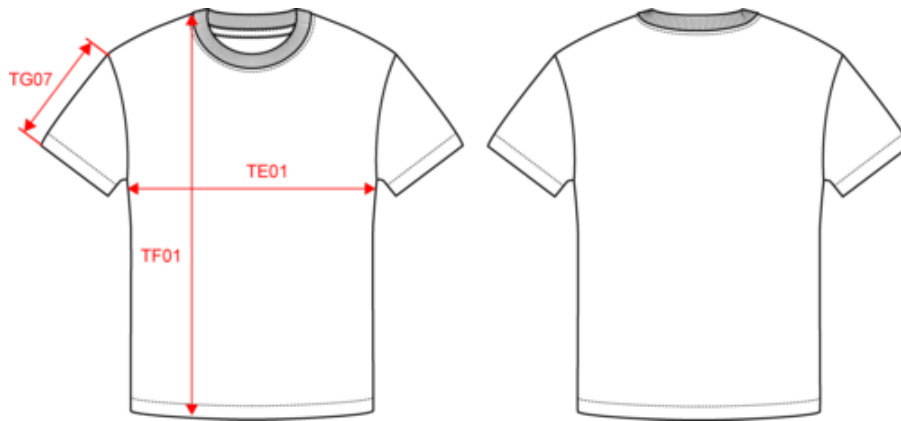

## Maße

Measurements in cm	XS	S	M	L	XL	XXL	3XL
TE01 - 1/2 chest width at 1.5cm below armhole	52.00	55.00	58.00	61.00	64.00	67.00	70.00
TF01 - Total height from HSP	69.00	71.00	73.00	75.00	77.00	79.00	81.00
TG07 - Short sleeve length	21.50	22.00	22.50	23.00	23.50	24.00	24.50