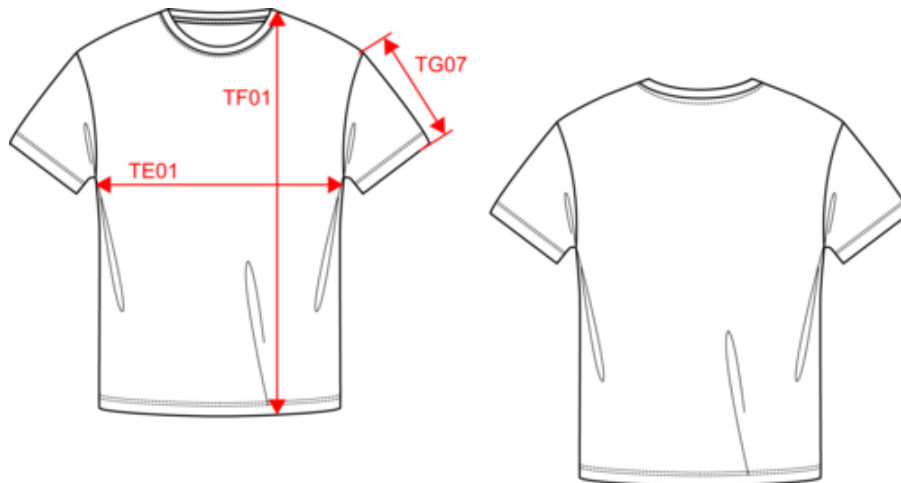

K380

K364

K363

K380

KARIBAN

K356

HERREN RUNDHALS-T-SHIRT

Maße

Measurements in cm	S	M	L	XL	XXL	3XL	4XL
TE01 - 1/2 chest width at 1.5cm below armhole	49.00	52.00	55.00	58.00	61.00	64.00	67.00
TF01 - Total height from HSP	70.00	72.00	74.00	76.00	78.00	80.00	82.00
TG07 - Short sleeve length	20.50	21.25	22.00	22.75	23.50	24.25	25.00