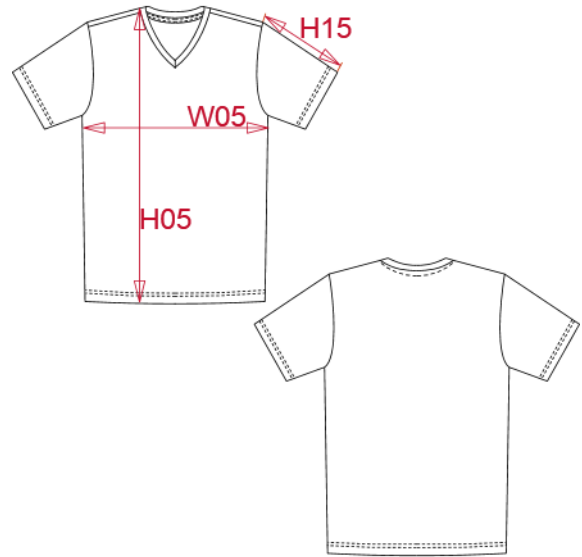

KARIBAN

REFERENCE : K370

SIZES : S_M_L_XL_XXL_3XL_4XL

COMPOSITION :

Main fabric : Carded cotton single jersey - 140 100%cotton

Main fabric : Carded cotton / viscose single jersey 90/10 - 140

For heather colors

Yarn count: 32/1 90%cotton / 10%viscose

WEIGHT :

Main fabric : 140 gsm

Main fabric : 140 gsm

TECHNICAL DETAIL :

Regular

ARTICLE WEIGHT :

145 gr/pc

| MEASUREMENT | | | | | | | |
|--|-------|-------|----|-------|-------|-------|-------|
| Description | S | M | L | XL | XXL | 3XL | 4XL |
| H05 (M) Hauteur totale / Total height | 70 | 72 | 74 | 76 | 78 | 80 | 82 |
| W05 (M) 1/2 largeur poitrine à 1.5cm de l'emmanchure / 1/2 chest width at 1.5cm below armhole | 50 | 53 | 56 | 59 | 62 | 65 | 68 |
| H15C (M) Longueur manche courte / Short sleeve length | 21,60 | 22,30 | 23 | 23,70 | 24,40 | 25,10 | 25,80 |

| CARE LABEL | | | | |
|------------|--|--|--|--|
| | | | | |

| PACKING | |
|---------|--|
| Box | 100 pcs / box S-M => L:60cm W:40cm H:28cm GW:14.1kg NW:12.4kg L-XL => L:60cm W:40cm H:30cm GW:17kg NW:15.1kg XXL => L:60cm W:40cm H:32cm GW:18.1kg NW:16.1kg 3XL-4XL => L:60cm W:40cm H:35cm GW:19.9kg NW:17.9kg |