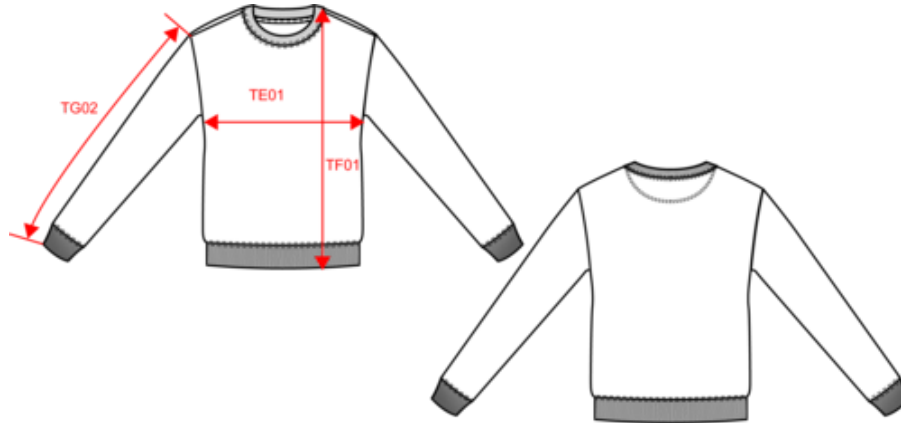

Waschanleitung

KARIBAN

K4032

Umweltfreundliches Oversize-Unisex-Sweatshirt mit Rundhalsausschnitt

Maße

Measurements in cm	XS	S	M	L	XL	XXL
TE01 - 1/2 chest width at 1.5cm below armhole	52.00	55.00	58.00	61.00	64.00	67.00
TF01 - Total height from HSP	67.00	69.00	71.00	73.00	75.00	77.00
TG02 - Long sleeve length	54.75	55.50	56.25	57.00	57.75	58.50