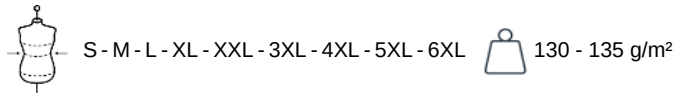

KARIBAN

K535

Herren Oxford Kurzarmhemd

- Der Klassiker unter den Oxford-Hemd im Corporate-Stil.
- Easy-Care-Behandlung für eine einfache Pflege.
- Ein echtes Basic unter der Corporate-Bekleidung.

70% Baumwolle 30% Polyester. Pflegeleichter Stoff. Verstärkter Button-Down-Kragen. Farblich abgestimmte Knöpfe. Aufgesetzte Brusttasche auf der linken Seite. Rückwärtige Schulterpasse mit 2 an den Seiten eingelegten Falten. Gefüllter Saum am Ärmelende. 2 Ersatzknöpfe. Abgerundeter Saum. Zertifizierte STANDARD 100 by OEKO-TEX® N° CQ 1007/7, IFTH.

Zusätzliche Informationen

Logistik

Herkunftsland

BD - Bangladesch

Zolltarifnummer

62052000