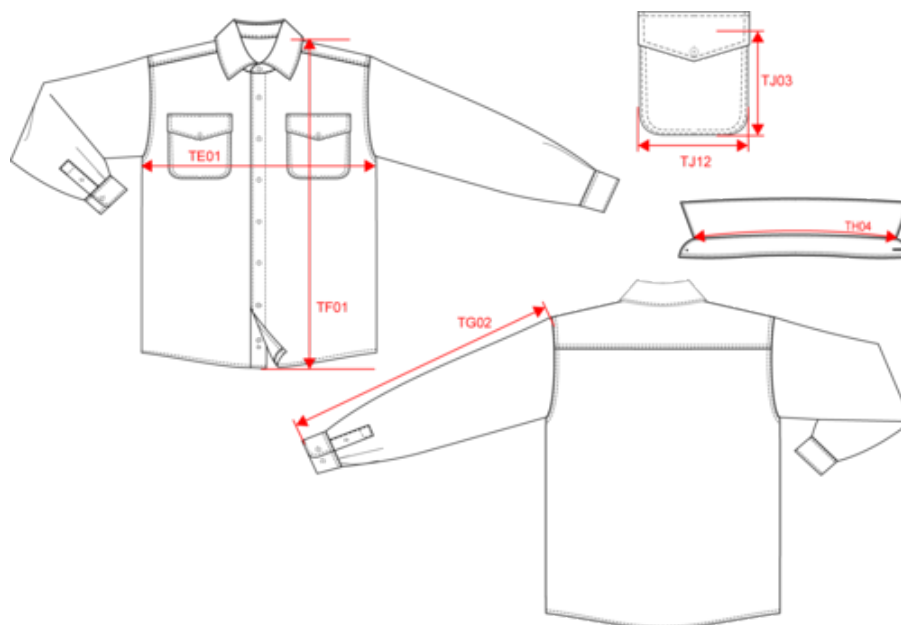

### Maße

Measurements in cm	S	M	L	XL	XXL	3XL	4XL
TE01 - 1/2 chest width at 1.5cm below armhole	54.00	57.00	60.00	63.00	66.00	69.00	72.00
TF01 - Total height from HSP	75.50	77.50	79.50	81.50	83.50	85.50	87.50
TG02 - Long sleeve length	66.00	67.00	68.00	69.00	70.00	71.00	72.00
TH04 - Neckline length on collar from middle to middle	41.75	43.00	44.25	45.50	46.75	48.00	49.25
TJ03 - Chest patched pocket(s) height at side	13.00	13.00	14.00	14.00	15.00	15.00	15.00
TJ12 - Bottom patched pocket(s) top width	12.00	12.00	13.00	13.00	14.00	14.00	14.00