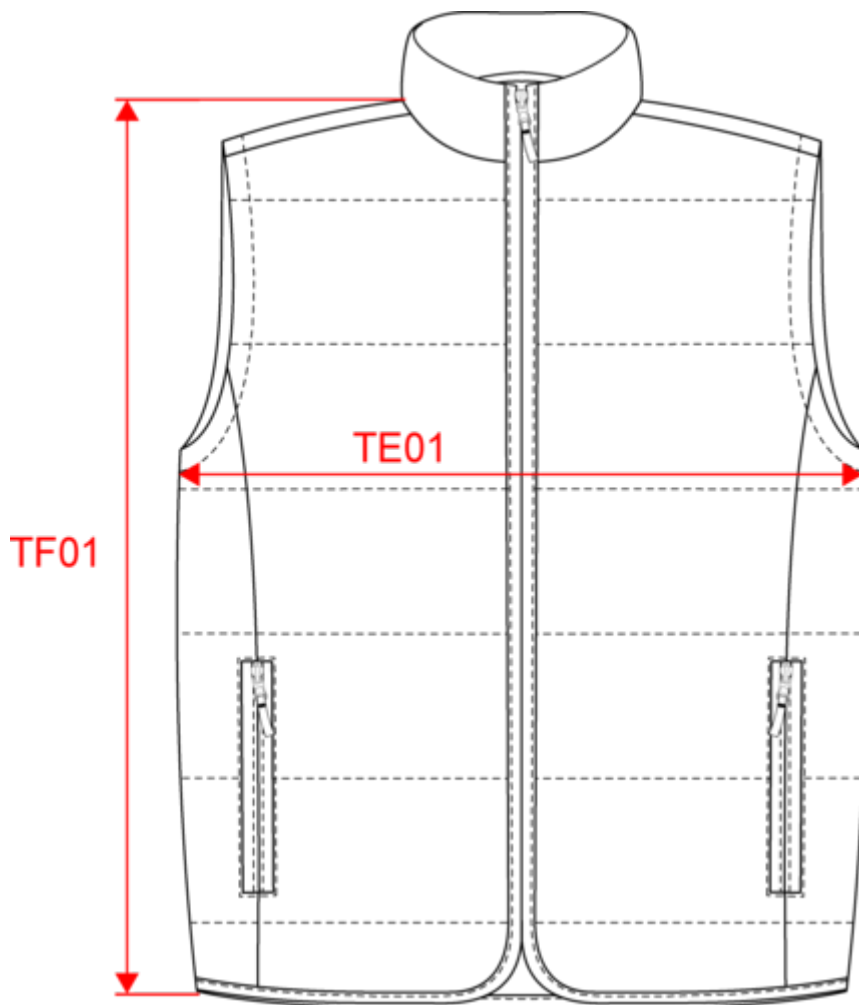

## Maße

Measurements in cm	XS	S	M	L	XL	XXL	3XL	4XL
TE01 - 1/2 chest width at 1.5cm below armhole	53.00	56.00	59.00	62.00	65.00	68.00	72.00	75.00
TF01 - Total height from HSP	70.25	72.25	74.25	76.25	78.25	80.25	83.00	85.00