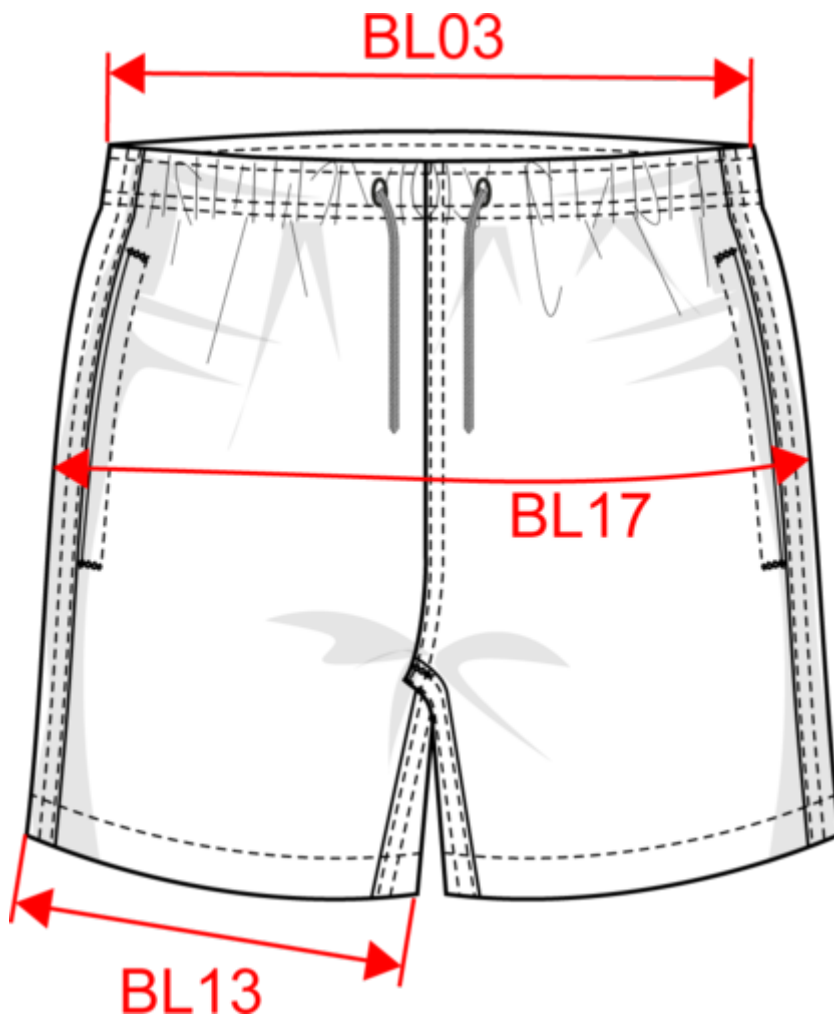

## Umweltfreundliche Herren-Badeshorts

Maße

Measurements in cm	XS	S	M	L	XL	XXL	3XL
BL03 - 1/2 elasticated waist width relaxed (front over back)	35.00	37.00	39.00	41.00	44.00	47.00	50.00
BL13 - 1/2 leg bottom width	26.00	27.50	29.00	30.50	32.00	33.50	35.00
BL17 - 1/2 hip width (measured parallel to waistband)	47.00	50.00	53.00	56.00	59.00	62.00	65.00