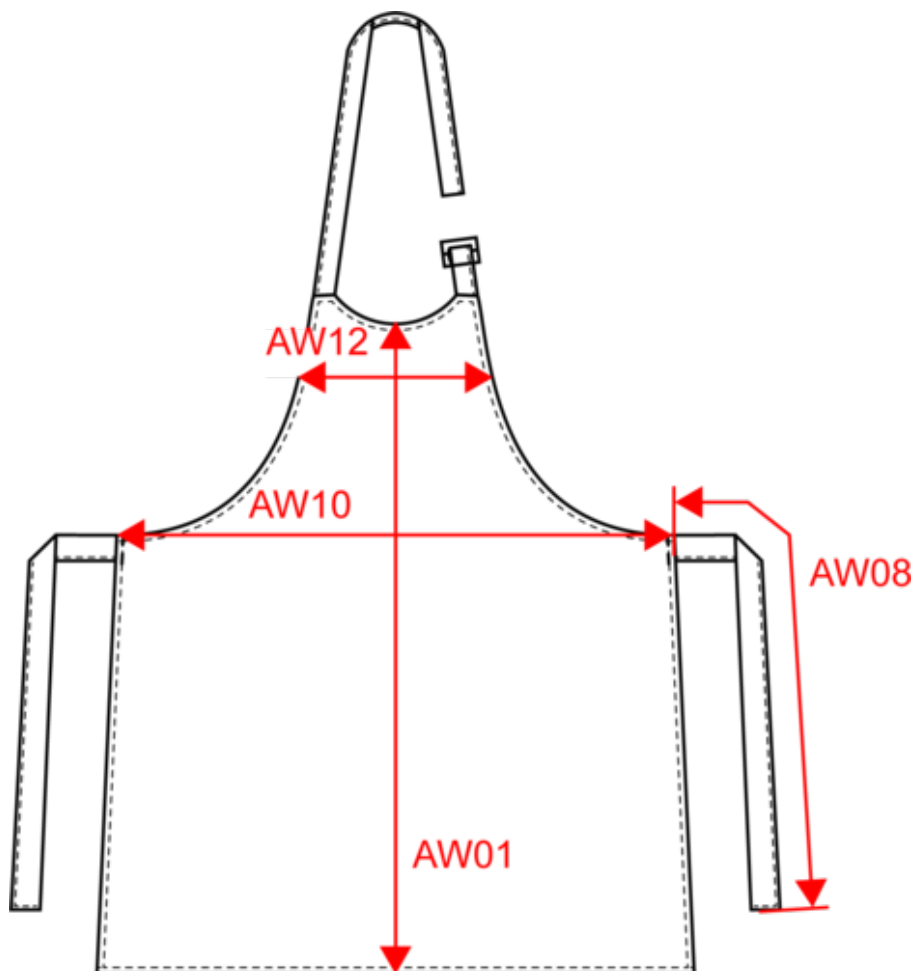

#### Waschanleitung

## Maße

Measurements in cm	One size
AW01 - Middle front height	90.00
AW08 - Apron waist strap length	100.00
AW10 - Apron waist width	76.00
AW12 - Apron chest width at 19cm from front middle	37.00