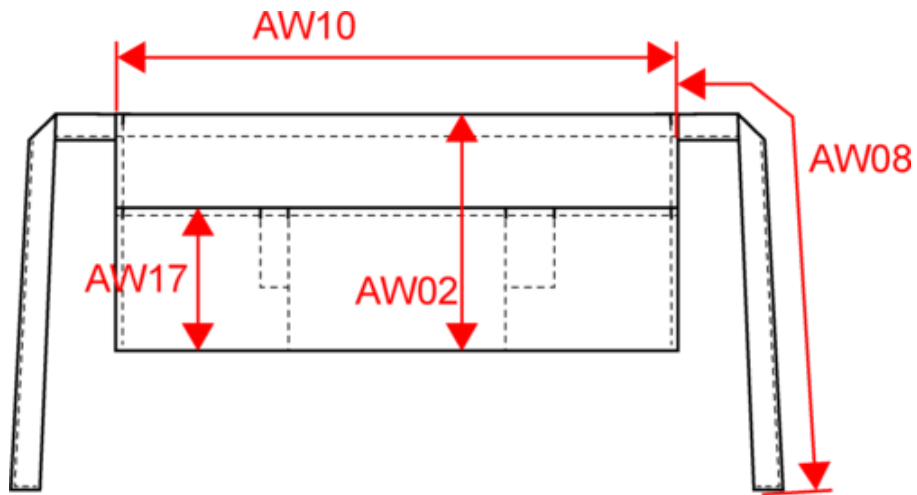

K899

KARIBAN

K896

Kurze Schürze

Maße

| Measurements in cm | One size |
|---------------------------------------|----------|
| AW02 - Total height | 26.00 |
| AW08 - Apron waist strap length | 82.00 |
| AW10 - Apron waist width | 70.00 |
| AW17 - Pocket height at highest point | 20.00 |