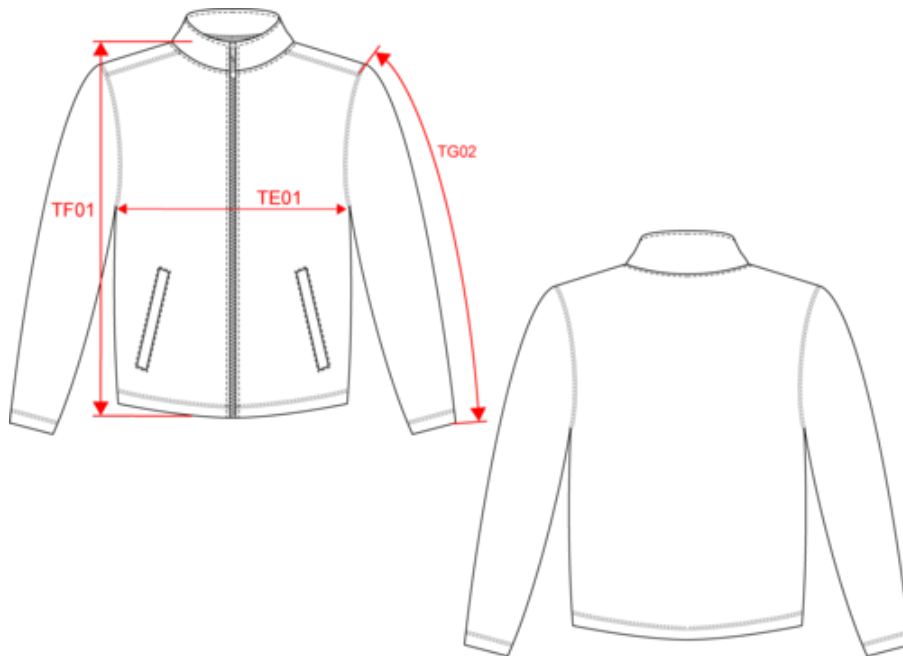

K907

KARIBAN

K911

Falco > Mikrofleece-Jacke

Maße

Measurements in cm	S	M	L	XL	XXL	3XL	4XL	5XL
TE01 - 1/2 chest width at 1.5cm below armhole	53.00	56.00	59.00	62.00	65.00	68.00	71.00	74.00
TF01 - Total height from HSP	69.00	71.00	73.00	75.00	77.00	79.00	81.00	83.00
TG02 - Long sleeve length	64.00	65.50	67.00	68.50	70.00	71.50	73.00	74.50