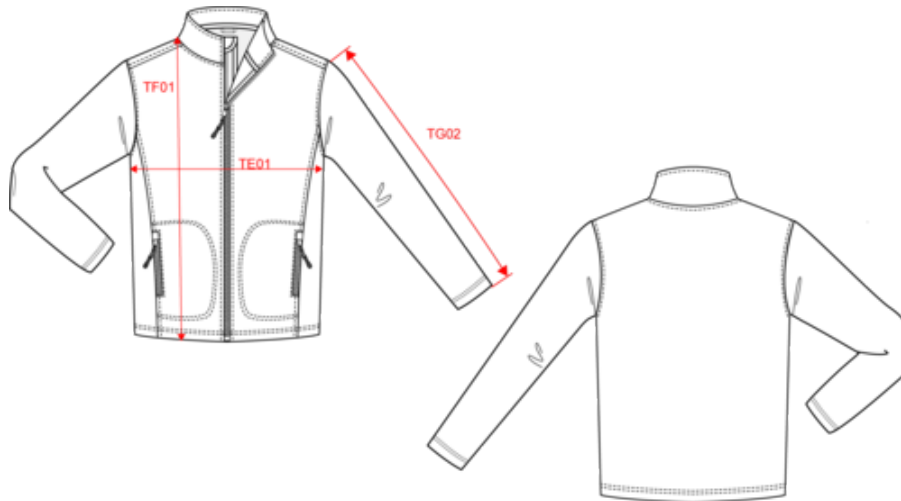

Maße

Measurements in cm	XS	S	M	L	XL	XXL	3XL	4XL	5XL
TE01 - 1/2 chest width at 1.5cm below armhole	50.00	53.00	56.00	59.00	62.00	65.00	68.00	71.00	74.00
TF01 - Total height from HSP	67.00	69.00	71.00	73.00	75.00	77.00	79.00	81.00	83.00
TG02 - Long sleeve length	64.00	65.00	66.00	67.00	68.00	69.00	70.00	71.00	72.00