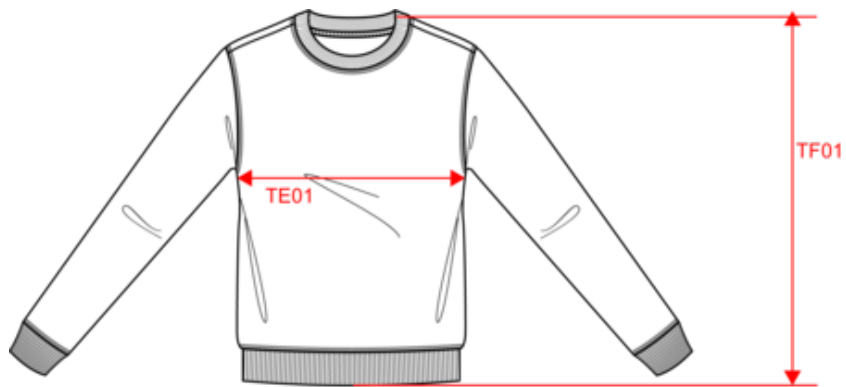

**Zolltarifnummer**

61102099

**Waschanleitung**

**Farben**

Washed black  
 Washed Ivory  
 Washed Jade Green  
 Washed Navy Blue  
 Washed Organic Khaki  
 Washed Pomelo

**Zertifikate**

NS414  
Unisex-Terry280-Sweatshirt – 280g

Maße

Measurements in cm	XXS	XS	S	M	L	XL	XXL	3XL	4XL
TE01 - 1/2 chest width at 1.5cm below armhole	46.00	49.00	52.00	55.00	58.00	61.00	64.00	67.00	70.00
TF01 - Total height from HSP	65.00	67.00	69.00	71.00	73.00	75.00	77.00	79.00	81.00
TG02 - Long sleeve length	61.50	62.50	63.50	64.50	65.50	66.50	67.50	68.50	69.50