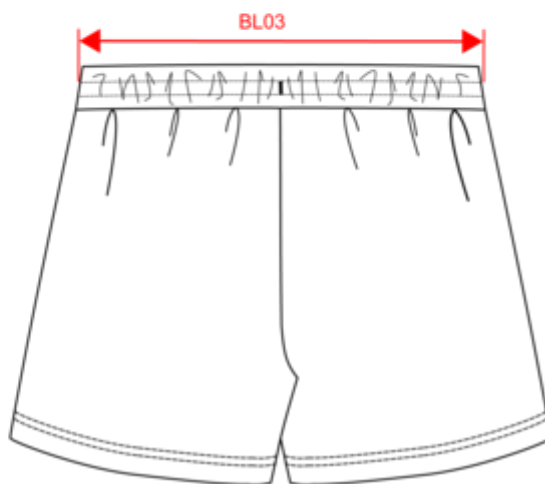

Organic
Certified by Ecocert Greenlife.
EGL N°183960 / TOPTEX France

Organic
Certified by Ecocert Greenlife.
EGL N°165651 / NATIVE SPIRIT

NS715
Terry280 Damenshorts - 280g

Maße

Measurements in cm	XS	S	M	L	XL	XXL
BL03 - 1/2 elasticated waist width relaxed (front over back)	33.00	35.00	37.00	40.00	43.00	46.00
BM03 - Front crotch seam length (waistband included)	30.00	30.75	31.50	32.25	33.00	33.75
BM18 - Side length (waistband included)	28.50	29.25	30.00	30.75	31.50	32.25

Washed Pomelo
RVB : 174,98,83
Pantone C : 7522C
Pantone TCX : 17-1532TCX

Logistik

1

20

Sizes	Width (cm)	Height (cm)	Length (cm)	Net weight (kg)	Gross weight (kg)	Pieces/Box	Pieces/Bundle
XS	40.00	15.00	60.00	0.00000	4.50000	20	1
S	40.00	15.00	60.00	0.00000	4.66000	20	1
M	40.00	15.00	60.00	0.00000	4.98000	20	1
L	40.00	15.00	60.00	0.00000	5.10000	20	1
XL	40.00	15.00	60.00	0.00000	5.32000	20	1
XXL	40.00	15.00	60.00	0.00000	5.48000	20	1