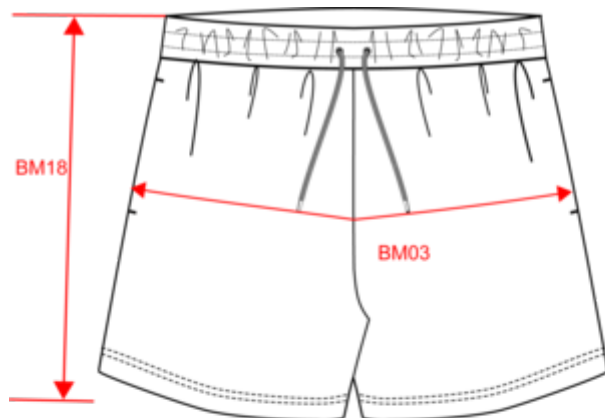

Organic
Certified by Ecocert Greenlife.
EGL N°183960 / TOPTEX France

Organic
Certified by Ecocert Greenlife.
EGL N°165651 / NATIVE SPIRIT

NS715
Terry280 Damenshorts - 280g

Maße

Measurements in cm	XS	S	M	L	XL	XXL
BL03 - 1/2 elasticated waist width relaxed (front over back)	33.00	35.00	37.00	40.00	43.00	46.00
BM03 - Front crotch seam length (waistband included)	30.00	30.75	31.50	32.25	33.00	33.75
BM18 - Side length (waistband included)	28.50	29.25	30.00	30.75	31.50	32.25

Washed Pomelo
RVB : 174,98,83
Pantone C : 7522C
Pantone TCX : 17-1532TCX

Logistik

1

20

Sizes	Width (cm)	Height (cm)	Length (cm)	Net weight (kg)	Gross weight (kg)	Pieces/Box	Pieces/Bundle
XS	40.00	15.00	60.00	0.00000	4.50000	20	1
S	40.00	15.00	60.00	0.00000	4.66000	20	1
M	40.00	15.00	60.00	0.00000	4.98000	20	1
L	40.00	15.00	60.00	0.00000	5.10000	20	1
XL	40.00	15.00	60.00	0.00000	5.32000	20	1
XXL	40.00	15.00	60.00	0.00000	5.48000	20	1