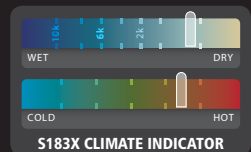

Lightweight

Breathable
Extremely lightweight

	2XS	XS	S	M	L	XL	2XL
INCH	28	30	32	34	36	38	40
CM	71	76	81	86	91	97	102

CASE: 20

PACK: 5

Note

Measurements refer to body size, not garment dimensions, and are in Inches and centimetres.